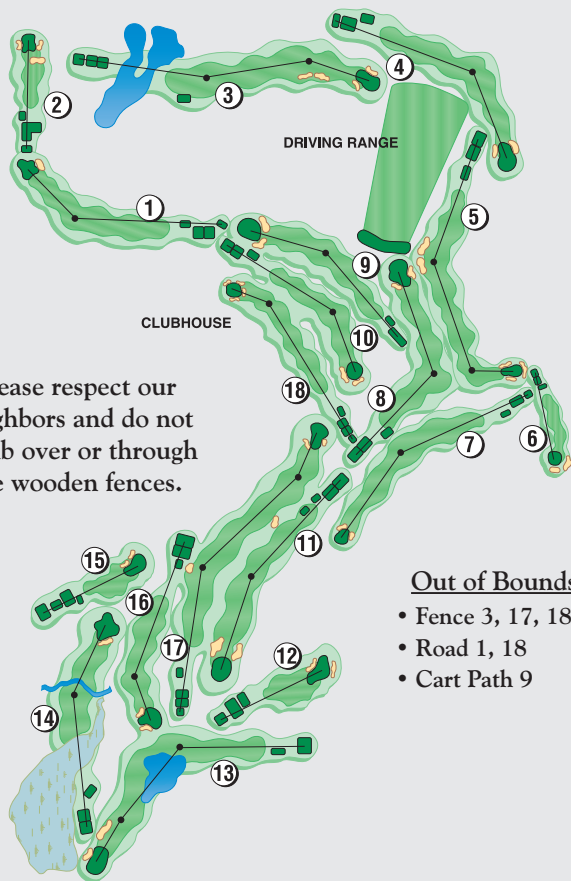

U.S.G.A. RULES GOVERN ALL PLAY  
LOCAL RULES POSTED IN THE PRO SHOP

Please respect our neighbors and do not climb over or through the wooden fences.

Out of Bounds

- Fence 3, 17, 18
- Road 1, 18
- Cart Path 9

650 Rt. 199 • Red Hook, New York 12571  
(845) 758-8652 • redhookgolfclub.com

RED HOOK, NEW YORK

Slope/  
Rating

Blue 71.8/132  
White 69.7/127  
Hybrid 67.3/122  
Gold (M) 65.7/116  
Gold (W) 70.6/124  
Red 69.7/121