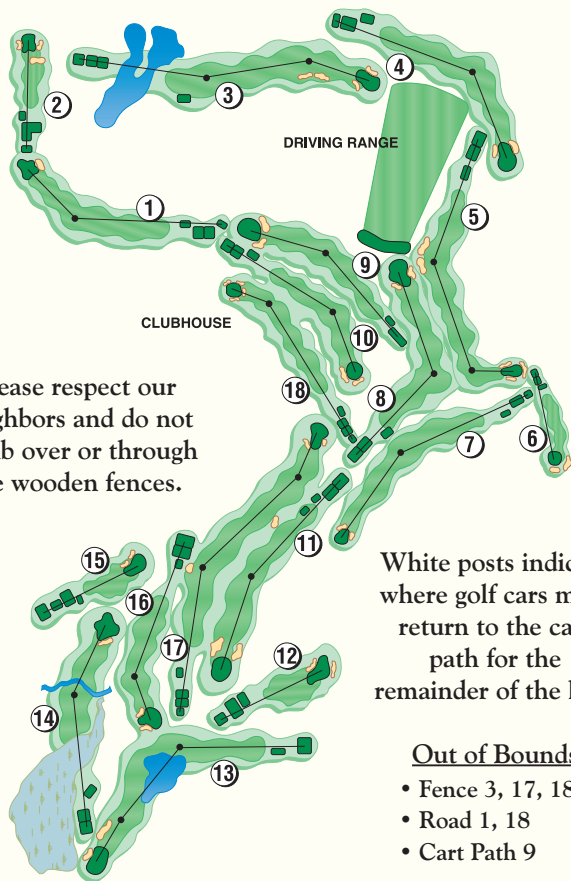

U.S.G.A. RULES GOVERN ALL PLAY
LOCAL RULES POSTED IN THE PRO SHOP

Please respect our neighbors and do not climb over or through the wooden fences.

White posts indicate where golf cars must return to the cart path for the remainder of the hole

Out of Bounds

- Fence 3, 17, 18
- Road 1, 18
- Cart Path 9

650 Rt. 199 • Red Hook, New York 12571
(845) 758-8652 • redhookgolfclub.com

RED HOOK
GC

RED HOOK, NEW YORK

Slope/
Rating

Blue 71.8/132
White 69.7/127
Hybrid 67.3/122
Gold (M) 65.7/116
Gold (W) 70.6/124
Red 69.7/121